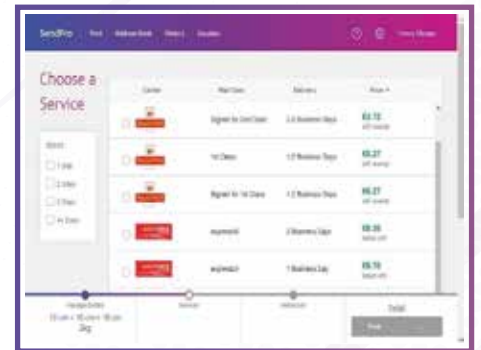

Shipping Label Printer

Low cost Mail-Ink plan ensuring a low cost of ownership\*\*\*